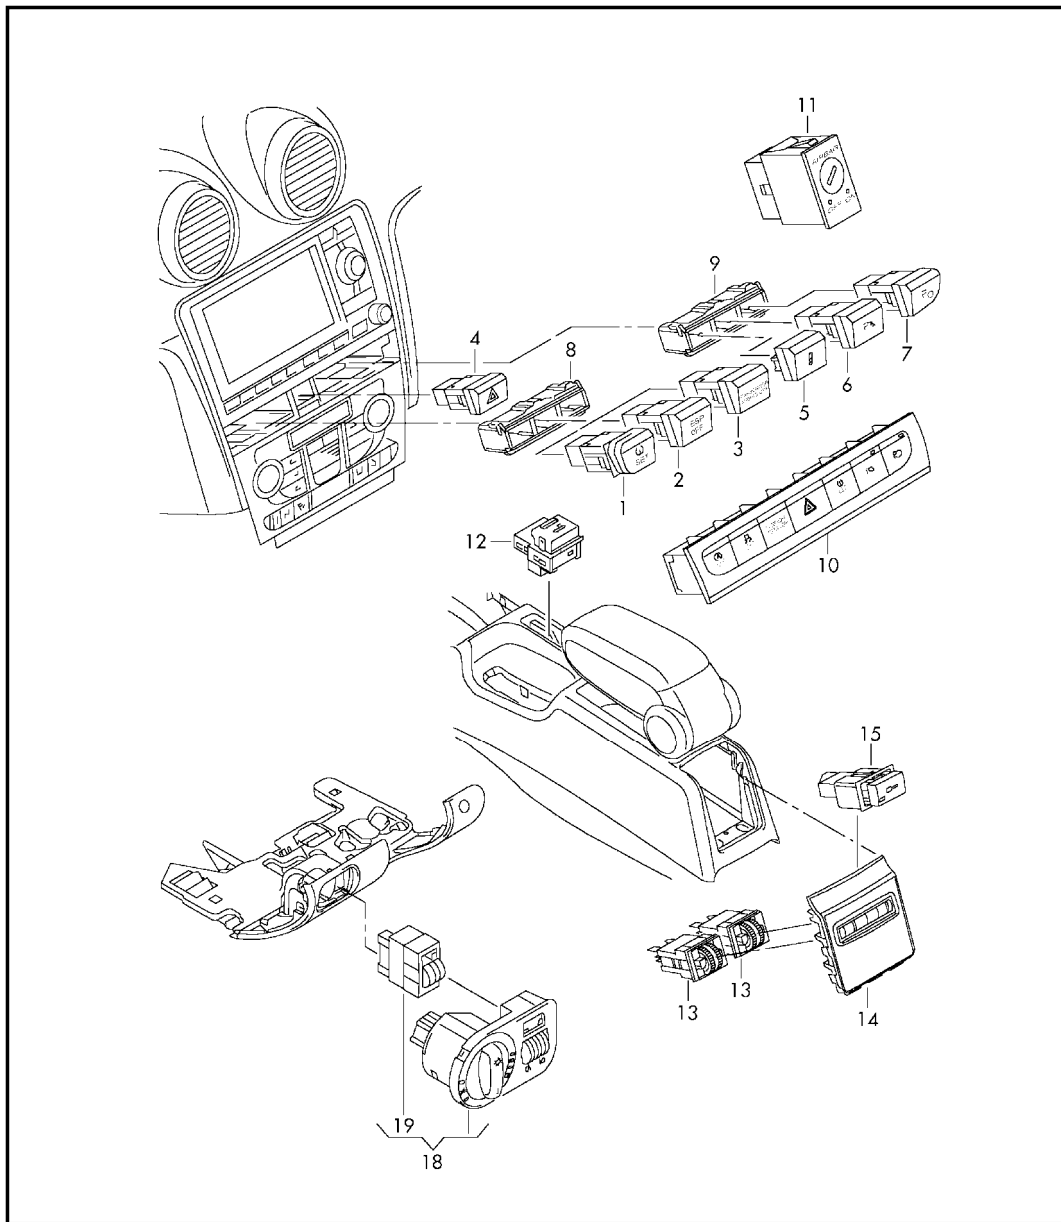

Model	Year	MG	SG	Illustration	Restrictions	UPD	21:15	18.02.2010		ETKA
A3	2010	9	41	941-50		792				

Pos	Part Number	Description	Remark	Qty	Model
1	8P0 927 121 B	switches in dashboard switches in central console press button for tyre pressure monitor system		1	
	07/08-05/095PR	soul (black)			
(1)	8P0 927 121 C	press button for tyre pressure monitor system		1	PR-5C0
	05/09-01/105PR	soul (black)			
(1)	8P0 927 121 B	press button for tyre pressure monitor system		1	PR-5C1
	05/09-01/105PR	soul (black)			
(1)	8P0 907 457	start/stop switch		1	PR-5C0+7L6
	05/09-01/105PR	soul (black)			
(1)	8P0 941 515 D	dummy cover		1	
	07/08-01/105PR	soul (black)			
2	8P0 927 134 D	switch for electronic stabilisation program -esp-		1	PR-1AS,1AT
	07/08-01/105PR	soul (black)			
(2)	8P0 927 133 D	switch for traction control		1	PR-1AC
	07/08-01/105PR	soul (black)			
3	8P0 919 234 B	control lamp for airbag		1	
	07/08-01/105PR	soul (black)			
(3)	8P0 941 518	dummy cover		1	PR-4UE
	07/08-01/105PR	soul (black)			
4	8P0 941 509 D	emergency light switch		1	
	07/08-01/105PR	soul (black)			
5	8P0 927 127	switch for self-levelling system		1	PR-2H2+5C1
	07/08-01/105PR	soul (black)			
(5)	8P0 927 127 A	switch for self-levelling system		1	PR-2H2+5C0
	05/09-01/105PR	soul (black)			